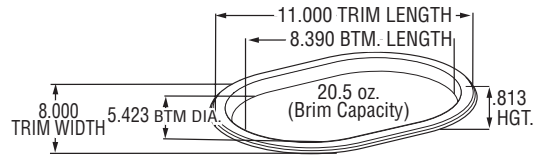

11" PLATTER
81211 White
81411 Black