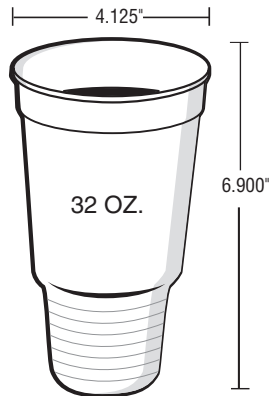

BRIM 32.7 OZ.
32TDWN6