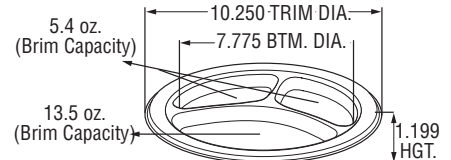

10 1/4" COMPARTMENT PLATE
81230 White
81430 Black