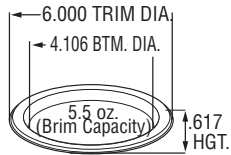

89008

9" Low Profile Dome Lid

100/bag, 200/case
Case Cube: 2.61
Case Weight: 6.7 lbs
Pallet Tie 6, High 4
Outside Carton Dimensions:
19.750 x 10.000 x 22.875

89002

9" High Profile Dome Lid

75/bag, 150/case
Case Cube: 2.30
Case Weight: 5.4 lbs
Pallet Tie 10, High 4
Outside Carton Dimensions:
19.250 x 10.000 x 20.625

82230

10 1/4" Compartment Plate

125/bag, 500/case
Case Cube: 1.32
Case Weight: 24.1 lbs
Pallet Tie 8, High 4
Outside Carton Dimensions:
21.000 x 10.625 x 10.250

89003

10 1/4" High Profile Dome Lid

50/bag, 200/case
Case Cube: 5.44
Case Weight: 8.4 lbs
Pallet Tie 4, High 3
Outside Carton Dimensions:
21.750 x 19.750 x 21.875

89004

10 1/4" High Profile
Compartment Dome Lid

50/bag, 200/case
Case Cube: 5.57
Case Weight: 11.6 lbs
Pallet Tie 4, High 5
Outside Carton Dimensions:
21.875 x 19.875 x 22.125

Plastic Tableware Specifications