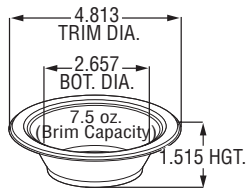

5 OZ. BOWL
81205 White
81405 Black