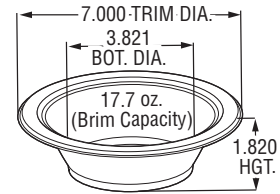

89004

10 1/4" High Profile
Compartment Dome Lid

50/bag, 200/case
Case Cube: 5.57
Case Weight: 11.6 lbs
Pallet Tie 4, High 5
Outside Carton Dimensions:
21.875 x 19.875 x 22.125

Plastic Tableware Specifications

9" PLATTER
81219 White
81419 Black

11" PLATTER
81211 White
81411 Black

5 OZ. BOWL
81205 White
81405 Black

12 OZ. BOWL
81212 White
81412 Black

16 OZ. BOWL
81216 White
81416 Black

24 OZ. BOWL
81224 White
81424 Black