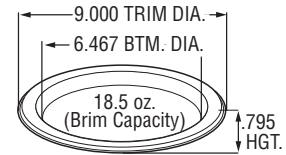

9" PLATE
81209 White
81409 Black