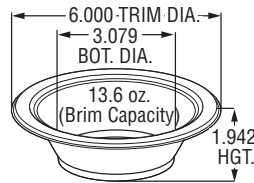

12 OZ. BOWL
81212 White
81412 Black