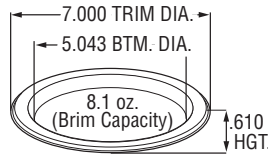

7" PLATE
81207 White
81407 Black