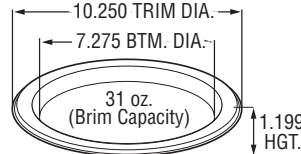

10 1/4" PLATE
81210 White
81410 Black