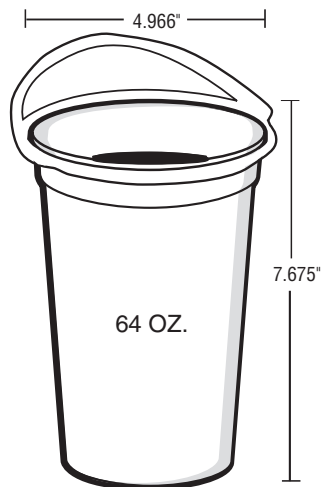

64TBWNCDT

64 oz. Handled Container & 64 oz. Mega Disposable Lid (208LID)
Cups Packed: 20/stack, 100/case
Lids Packed: 104/stack, 104/case
Case Cube: 3.75, Case Weight: 15.81 lbs., Pallet Tie 7, High 4
Outside Carton Dimensions: 19.750 x 13.188 x 24.875

Thermoformed Cup & Container Specifications

BRIM 12.59 OZ.
12TRW1

BRIM 32.7 OZ.
32TDWN6

BRIM 41.97 OZ.
42TDWN

BRIM 64.13 OZ.
64TBWN

Custom Print Program for Thermoformed Cups

Minimum Order Requirement:

- Thermoformed Drive-'N-Go cups: 50m (50,000) per size for line art. 200m (200,000) per size for process art.
- Thermoformed handled Container (64oz.): 50m (50,000) for line art. 200m (200,000) for process art.
- Lids may be combined with minimum cup order run sizes for shipment at the prices indicated in the National Price List. However, they may not be used to achieve minimum run quantities.
- Lids, reusable & disposable, ordered on their own, for delivery to one destination: 50m (50,000) per size.

Artwork Charges Apply:

- Huhtamaki Graphics Department will determine the artwork charges based on the design(s) submitted

Chinet® Cut Crystal® Tumblers

38254 - 9 oz. Cut Crystal Tumbler

12 Sleeves/Case
25 Items/Sleeve
300 Items/Case
Case Cube: 0.89
Case Weight: 9.1 lbs., Pallet Tie 10, High 5
Outside Carton Dimensions:
14.690 x 11.250 x 9.310