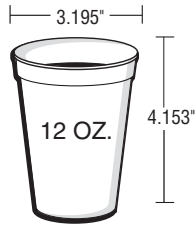

Thermoformed Cup & Container Specifications

BRIM 12.59 OZ.
12TRW1