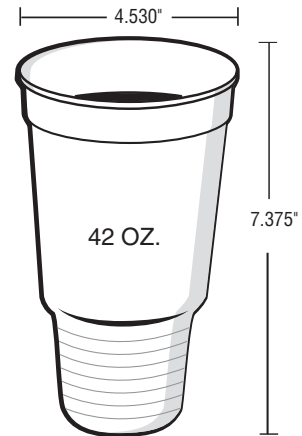

BRIM 41.97 OZ.
42TDWN