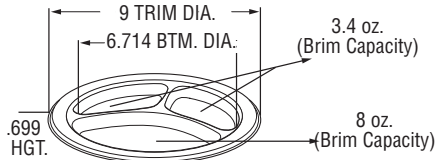

9" COMPARTMENT PLATE
81239 White
81439 Black