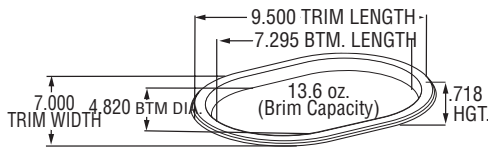

9" PLATTER
81219 White
81419 Black